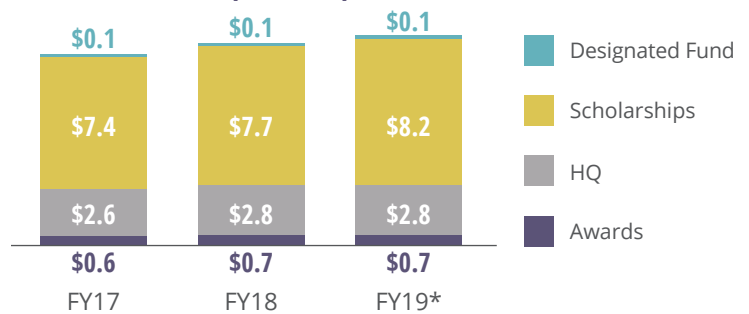

The Board of Trustees (BOT) manages the assets of the SWE Endowment Fund Inc. and the SWE Reserve Fund. The group of 8 trustees is elected by the society membership.

July 1, 2018 – June 30, 2019

BACKGROUND

SWE Endowment Fund, Inc. (SWE-EFI)

- Established in 2005 with endowments received beginning in 1956
- Funded by Life memberships, bequests and other donations
- Includes HQ, Awards, Scholarships, and Designated Funds

SWE Reserve Fund (SWE-RF)

- Established in 1982 to ensure long-term financial stability
- Controlled by the SWE Board of Directors
- Amended Feb 2018 by the Senate to remove Special Projects provision
- Target balance of the Reserve Fund is a percentage of SWE's overall general operating expense balance

FUND BALANCES

SWE-EFI Assets ($Million)