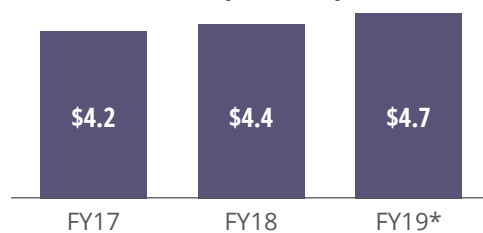

SWE Reserve Fund (SWE-RF)

- Established in 1982 to ensure long-term financial stability
- Controlled by the SWE Board of Directors
- Amended Feb 2018 by the Senate to remove Special Projects provision
- Target balance of the Reserve Fund is a percentage of SWE's overall general operating expense balance

FUND BALANCES

SWE-EFI Assets (\$Million)

SWE-RF Assets (\$Million)

* FY19 unaudited

FY19 IMPACT In FY19, SWE EFI Provided:

\$263,850
119 Scholarships

\$110,077
General Support for SWE HQ

\$26,210
208 Awards